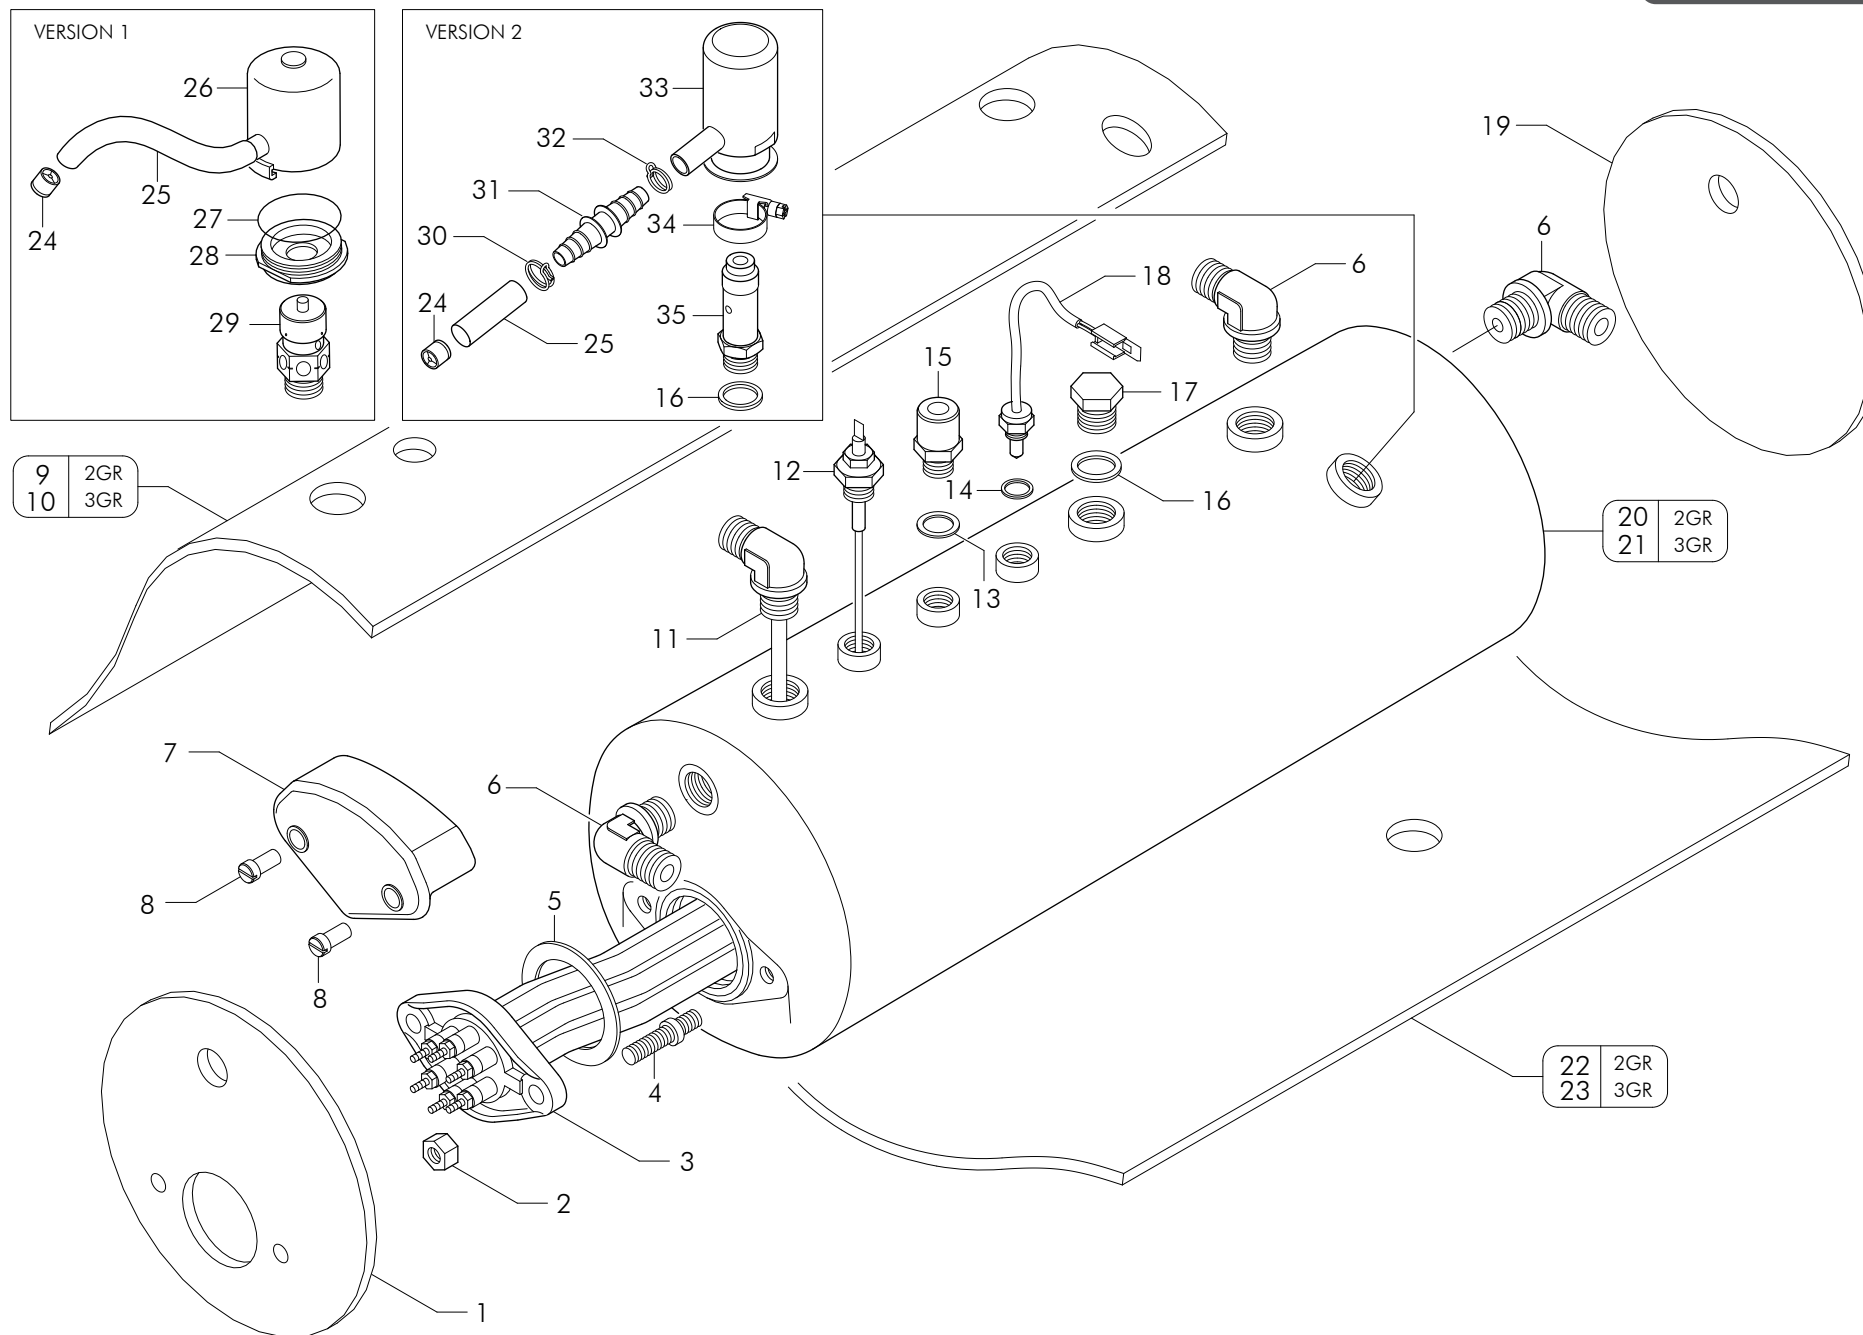

SERVIZI - SERVICE - SERVICES - SERVICE

SERVIZI - SERVICE - SERVICES - SERVICE