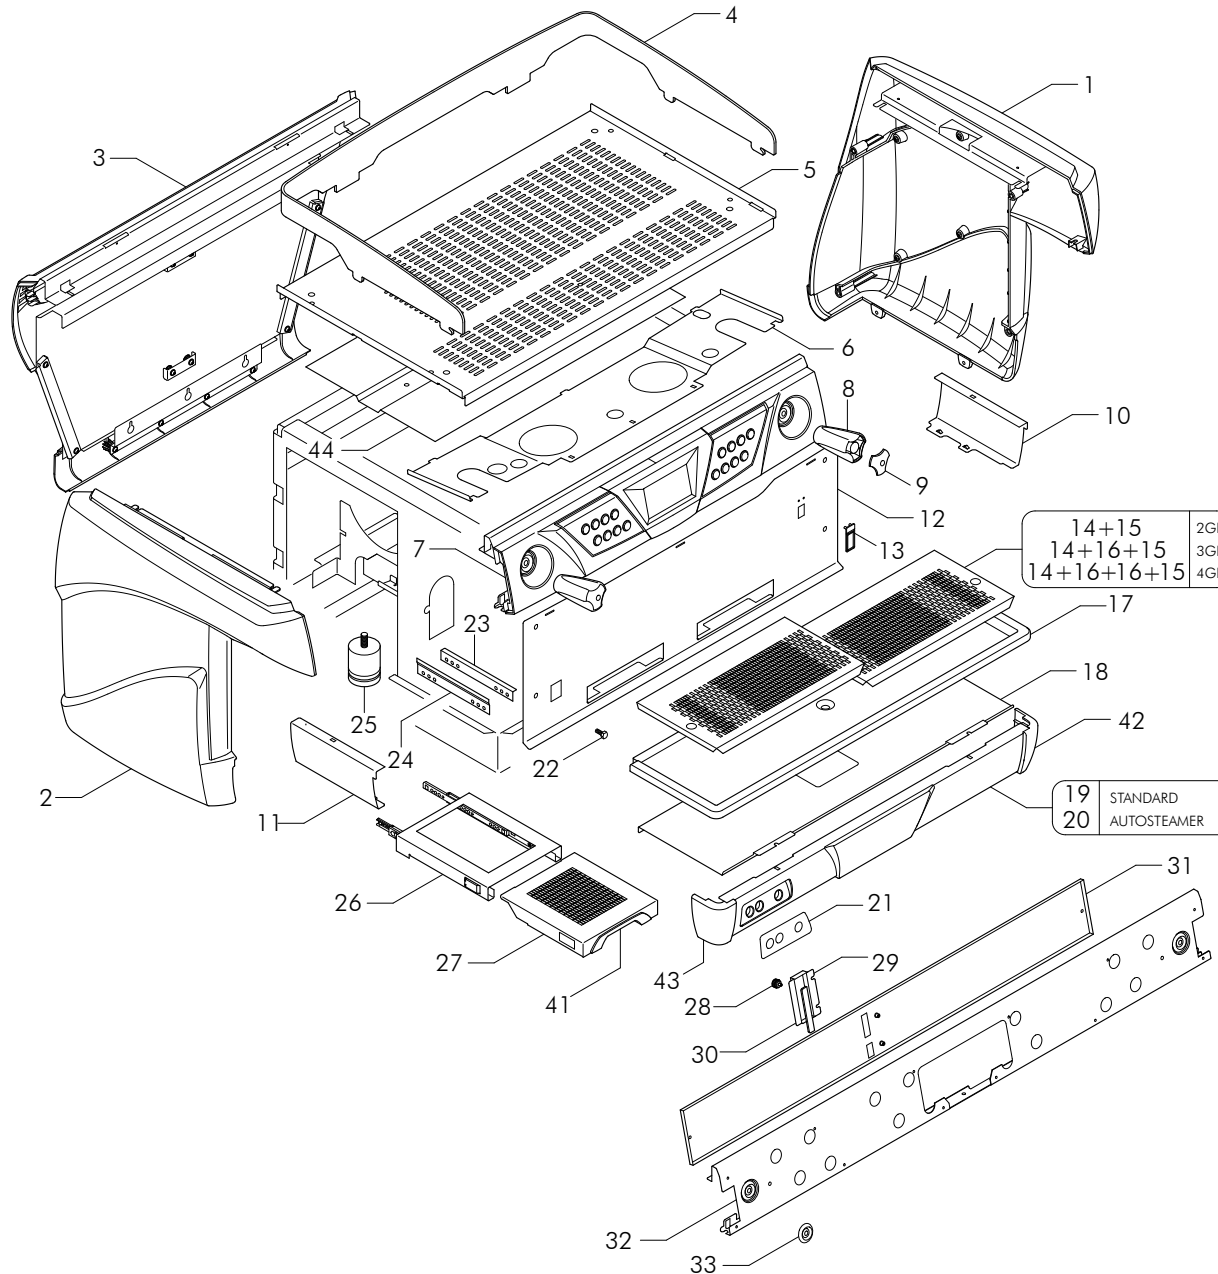

ROSSO/NERO - RED/BLACK - ROUGE/NOIR - ROT/SCHWARZ